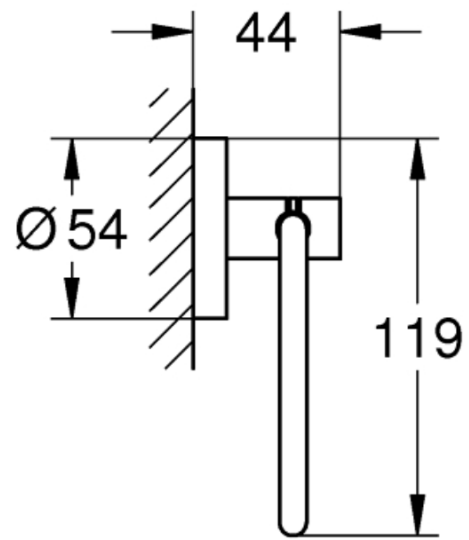

Acme Sanitary Ware Co Ltd

Acme Building, 22-28 Nanking Street, Kowloon, Hong Kong
Tel: 2388 7171 Fax: 2710 8012
E-mail: acme@acmesanitary.com.hk
Website: www.acmesanitaryware.com.hk

Pure Freude
an Wasser

PROJECT		REF		REV	ITEM CODE	
LOCATION		DATE			PAGE	

SANITARY WARE SPECIFICATION SHEET

Item Descriptions	GROHE (Germany) "Essentials" Metal toilet paper holder in brushed warm sunset	Illustration/ Drawing
Dimensions	Refer to drawing	
Model	40689DL1	
Material / Finish	Metal / Brushed Warm Sunset	
Country of origin	Germany	
Manufacturer	GROHE Limited	
Supplier	Acme Sanitary Ware Co. Ltd Mr. Eric Wong/ Mr. Don Yuen	
Contact Tel/Fax E-mail Website	(852) 2388-7171 / (852) 2710-8012 acme@acmesanitary.com.hk www.acmesanitary.com.hk	

Product Description

- material: metal
- without cover
- concealed fastening
- GROHE StarLigh finish
- suitable for screwing (including screws and dowels) or gluing (glue 40 915 000 sold separately)

1. **Colour options:**
2. 001 | StarLight Chrome
   - DC1 | SuperSteel
   - DA1 | Warm Sunset
   - A01 | Hard Graphite
   - AL1 | Brushed Hard Graphite
   - GL1 | Cool Sunrise
   - GN1 | Brushed Cool Sunrise
   - DL1 | Brushed Warm Sunset
   - BE1 | Polished Nickel
   - EN1 | Brushed Nickel

Note:

* All information of the above is for the reference only. No prior notice is made if any changes.